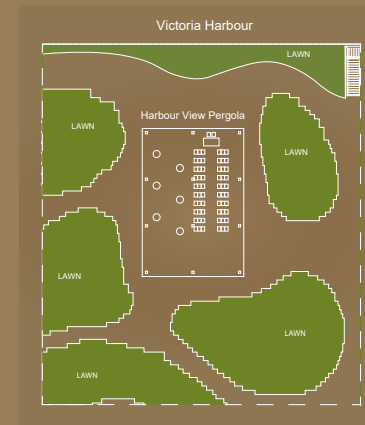

Size: 200 sqm

Recommended capacity:
100–200 guests for standing
& theatre set-ups