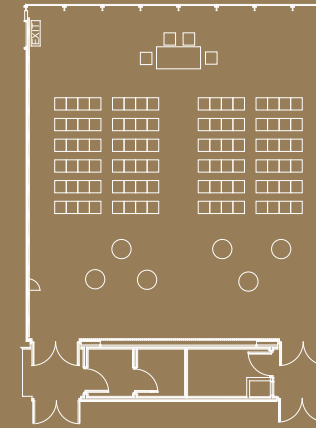

**This package includes the use of:**

- The Forum at your designated session<sup>1,2</sup> (including move-in and move-out schedule)
- Tables and chairs for your reception, ceremony, and banquet
- Wedding easel stand
- Built-in projector & screen
- Two wireless microphones & built-in audio system
- Dressing Room with a make-up counter, a steamer, and a clothes rack
- 1-year M+ Membership for you and your spouse

Victoria Harbour

Size: 174 sqm

Recommended Capacity:  
80–150 guests for standing & theatre set-ups  
60–108 guests for round table set-ups

Designated Session	Original Package Fee	Special Offer for Fri to Sun in 2026	Special Offer for Mon to Thu in 2026
Daytime Session <sup>1</sup>  max 4 hours between 9:00-16:59	<b>HKD 67,000 net</b>	<b>HKD 47,888 net</b>	<b>HKD 38,888 net</b>
Evening Session <sup>2</sup>  max 6 hours between 17:00-23:59	<b>HKD113,500 net</b>	<b>HKD80,888 net</b>	<b>HKD57,888 net</b>